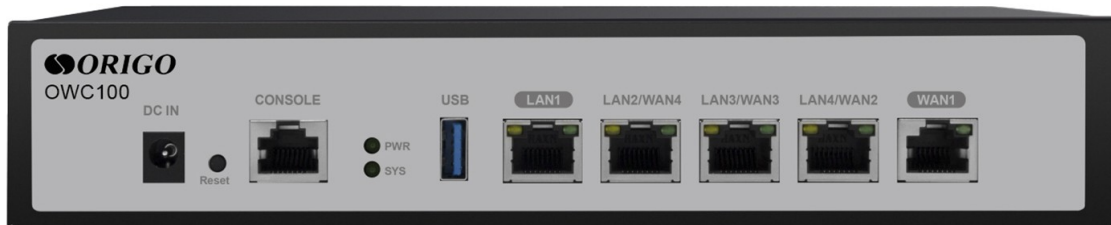

## Wi-Fi Access Point Controller

128 APs, 1x1000Base-T WAN, 1x1000Base-T LAN, 3x1000Base-T LAN/WAN, USB 3.0, Console RJ-45, 19" rack mounting

OWC100 is a controller for managing Wi-Fi access points.

The ORIGO OWC100 controller is designed for centralized management of wireless networks in education, healthcare institutions and small-to-medium enterprises.

The OWC100 controller provides auto-managed AP discovery, centralized configuration and monitoring of up to 128 ORIGO Wi-Fi access points. The compatible equipment includes a wide range of access points – from basic Wi-Fi N300 models to powerful Wi-Fi 6 AX3000 solutions, specially designed for high-density networks.